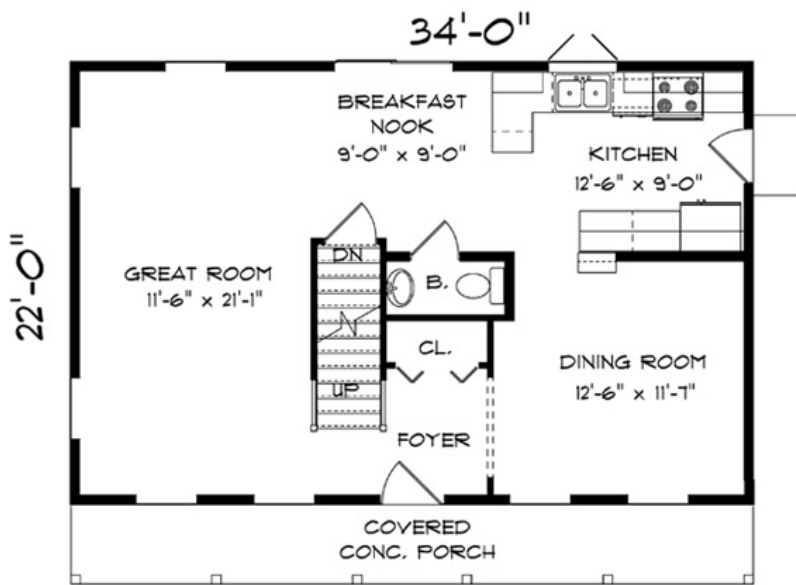

NuMine

1467 sq. ft. 3 Bedrooms 1.5 Baths

FIRST FLOOR

748 SQUARE FEET

SECOND FLOOR

719 SQUARE FEET