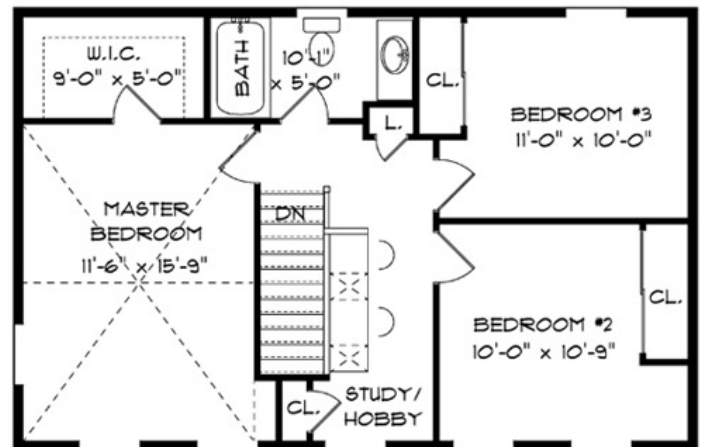

NuMine

1467 sq. ft. 3 Bedrooms 1.5 Baths

FIRST FLOOR

748 SQUARE FEET

SECOND FLOOR

719 SQUARE FEET