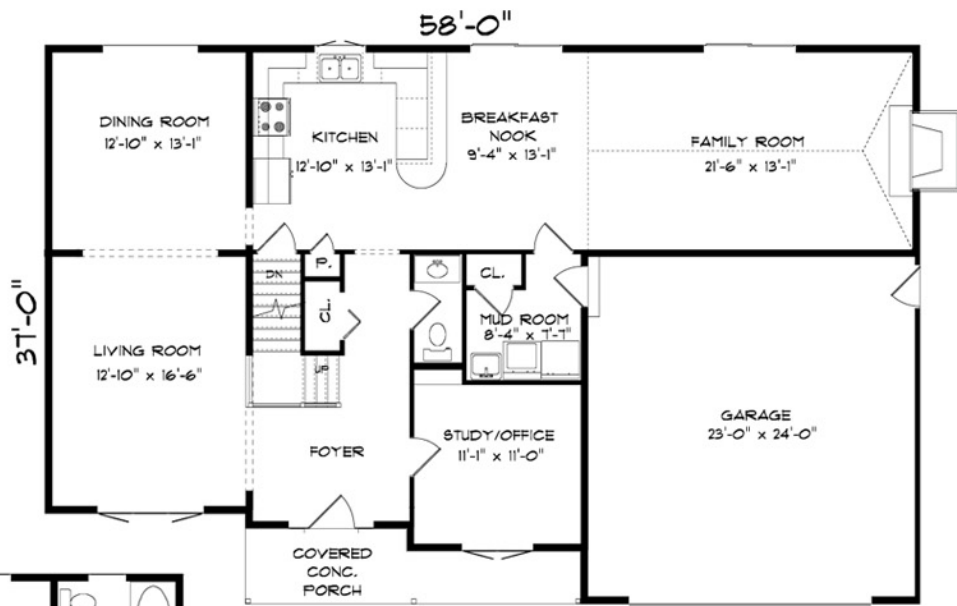

Normandy

2535 sq. ft.

4 Bedrooms

2.5 Baths

2nd FLOOR PLAN
1069 SQUARE FEET