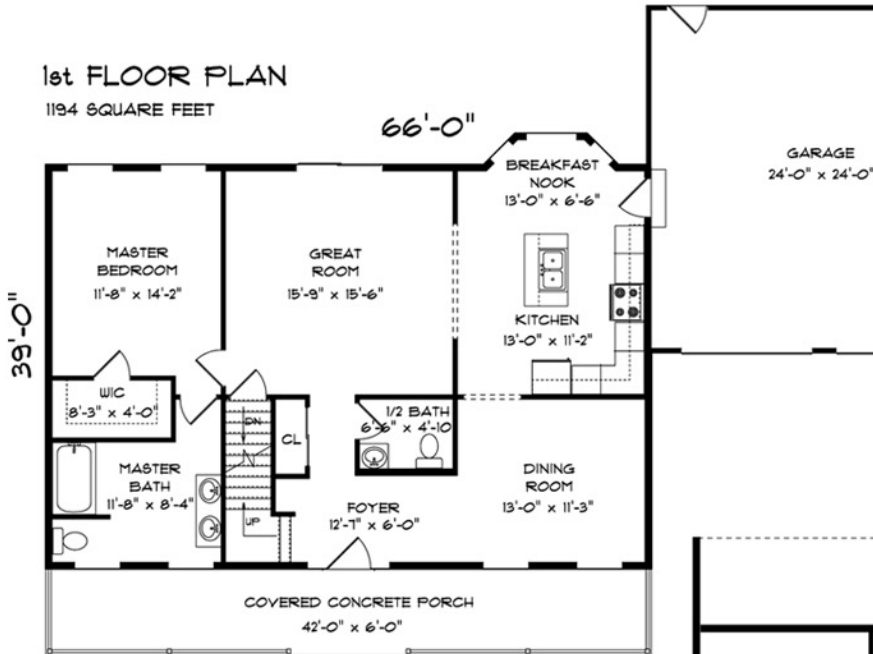

Andover

1913 sq. ft.

3 Bedrooms

2.5 Baths

1st FLOOR PLAN

1194 SQUARE FEET

2nd FLOOR PLAN

719 SQUARE FEET