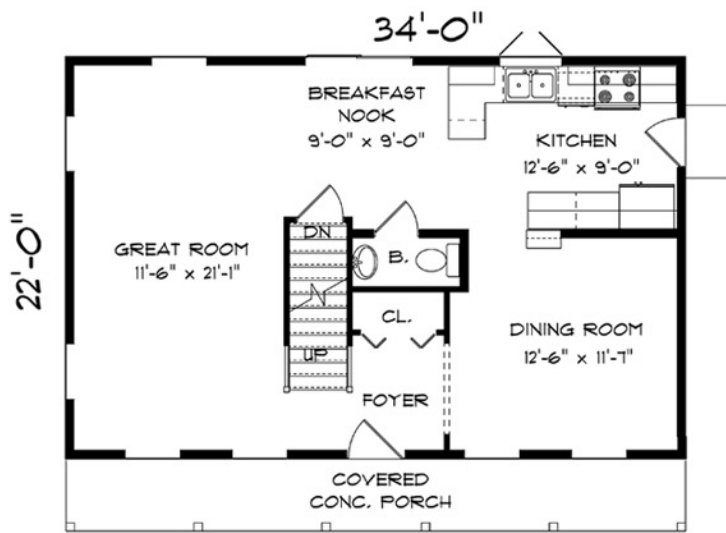

## NuMine

1467 sq. ft.

3 Bedrooms

1.5 Baths

### FIRST FLOOR

748 SQUARE FEET

### SECOND FLOOR

719 SQUARE FEET