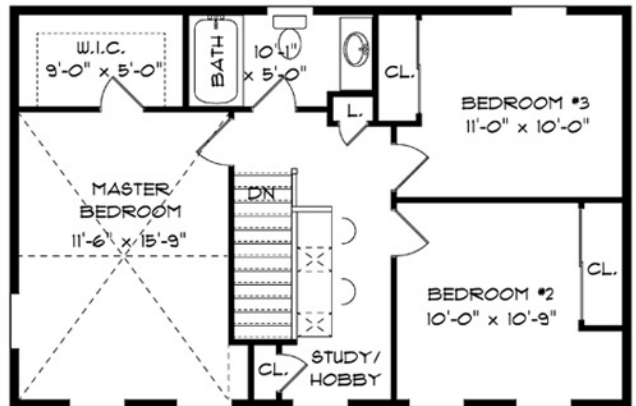

## NuMine

1467 sq. ft.

3 Bedrooms

1.5 Baths

### FIRST FLOOR

748 SQUARE FEET

### SECOND FLOOR

719 SQUARE FEET