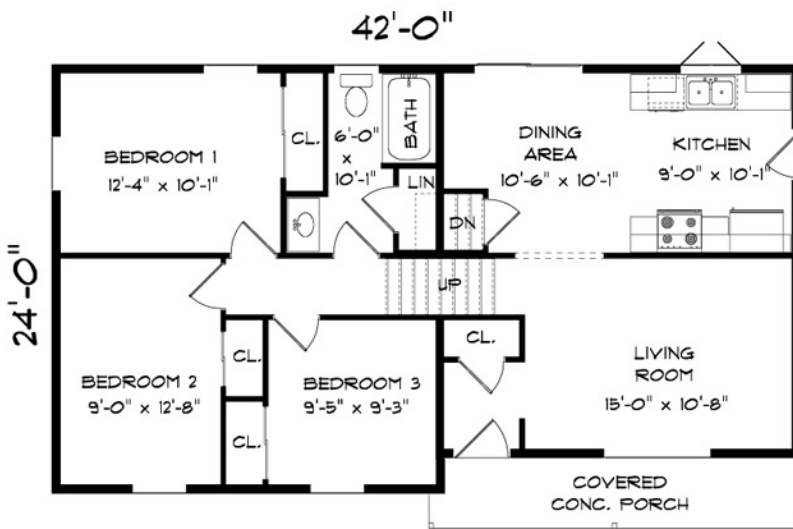

# Liberty

1433 sq. ft.

4 Bedrooms

2 Baths

## UPPER FLOOR

968 SQUARE FEET

## LOWER FLOOR

465 SQUARE FEET