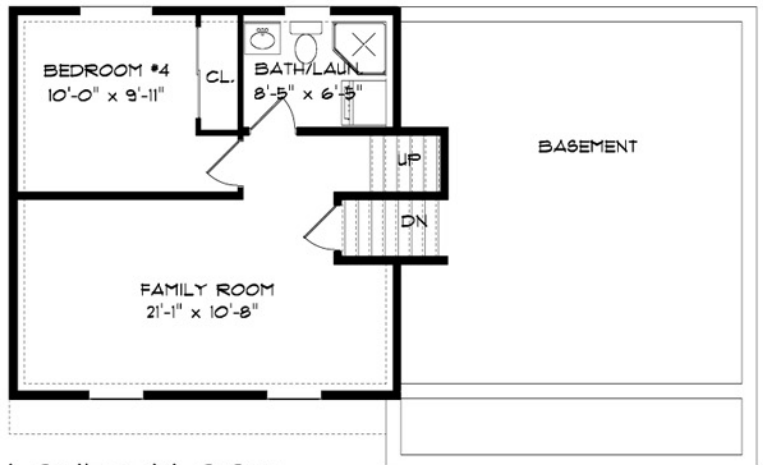

# Liberty

1433 sq. ft.

4 Bedrooms

2 Baths

## UPPER FLOOR

968 SQUARE FEET

## LOWER FLOOR

465 SQUARE FEET