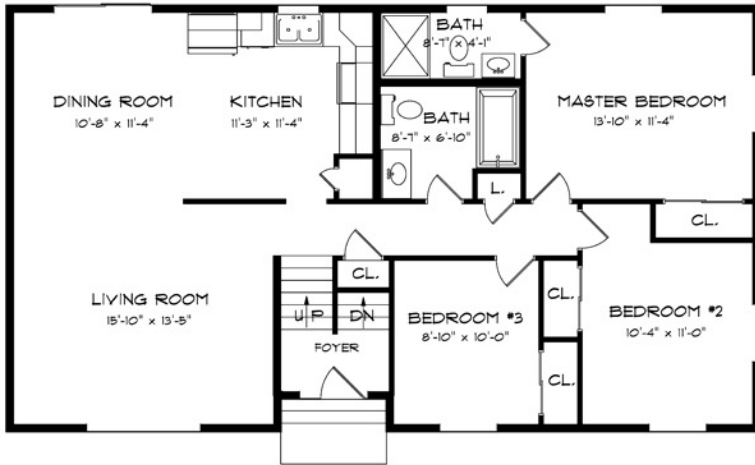

Apollo

1183 sq. ft.

3 Bedrooms

2 Baths

46'-0"

UPPER FLOOR PLAN

LOWER FLOOR PLAN