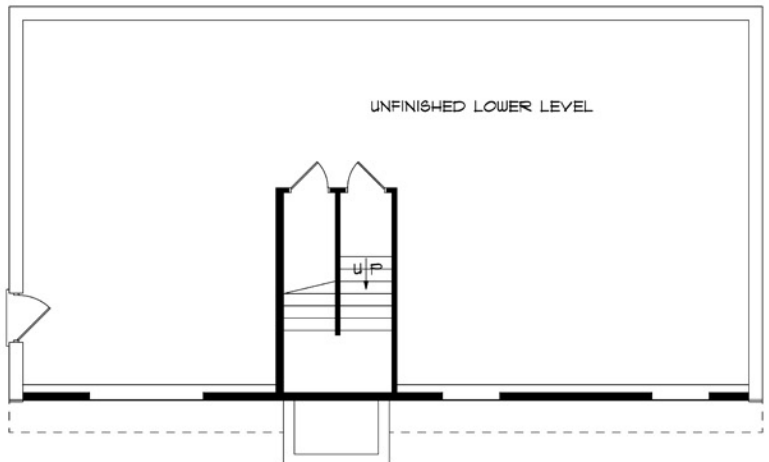

Apollo

1183 sq. ft.

3 Bedrooms

2 Baths

46'-0"

UPPER FLOOR PLAN

LOWER FLOOR PLAN